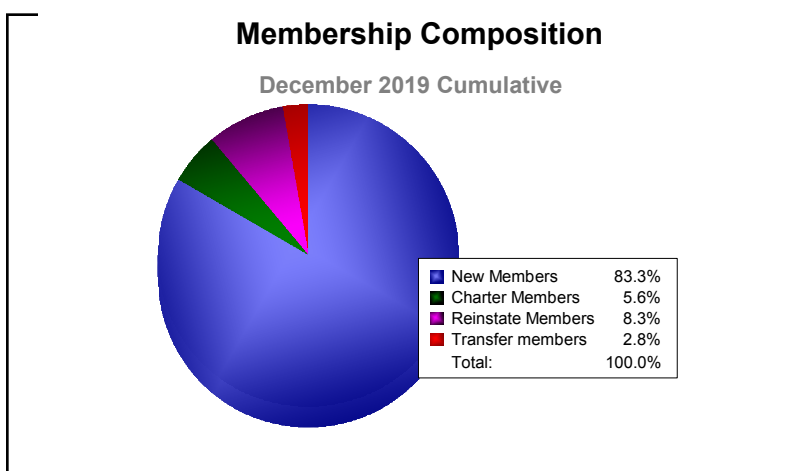

Year	New Clubs	Dropped Clubs	Gain/ Loss Clubs	New Members	Charter Members	Reinstate Members	Transfer Members	Total Member Added	Total Members Dropped	Gain/ Loss Members
2015-2016	0	-1	-1	107	2	5	7	121	-172	-51
2016-2017	1	-3	-2	88	29	4	6	127	-161	-34
2017-2018	0	0	0	66	2	6	4	78	-121	-43
2018-2019	0	-2	-2	52	2	3	2	59	-124	-65
2019-2020	0	-2	-2	30	2	3	1	36	-91	-55
Average	0	-2	-1	69	7	4	4	84	-134	-50

Year	New Clubs	Dropped Clubs	Gain/ Loss Clubs	New Members	Charter Members	Reinstate Members	Transfer Members	Total Member Added	Total Members Dropped	Gain/ Loss Members
2015-2016	0	0	0	6	0	0	0	6	-11	-5
2016-2017	0	0	0	8	0	0	0	8	-7	1
2017-2018	0	0	0	1	0	0	0	1	-3	-2
2018-2019	0	0	0	1	0	1	0	2	-4	-2
2019-2020	0	0	0	6	0	0	0	6	-4	2
Average	0	0	0	4	0	0	0	5	-6	-1