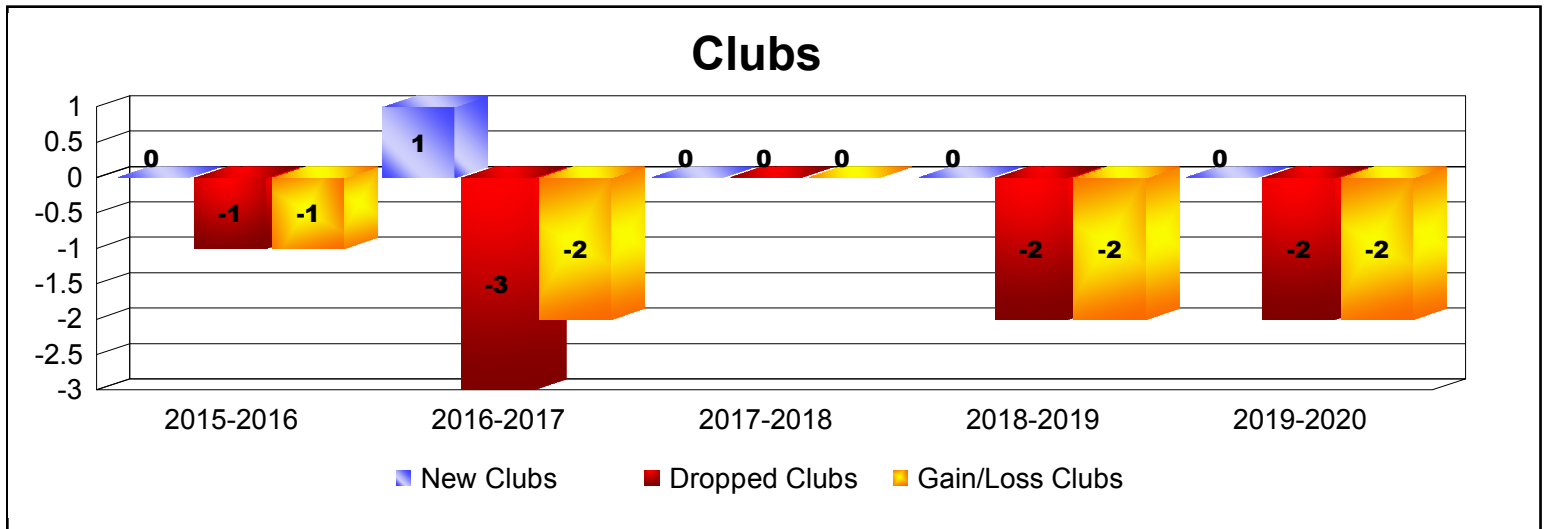

Year	New Clubs	Dropped Clubs	Gain/ Loss Clubs	New Members	Charter Members	Reinstate Members	Transfer Members	Total Member Added	Total Members Dropped	Gain/ Loss Members
2015-2016	0	-1	-1	107	2	5	7	121	-172	-51
2016-2017	1	-3	-2	88	29	4	6	127	-161	-34
2017-2018	0	0	0	66	2	6	4	78	-121	-43
2018-2019	0	-2	-2	52	2	3	2	59	-124	-65
2019-2020	0	-2	-2	30	2	3	1	36	-91	-55
Average	0	-2	-1	69	7	4	4	84	-134	-50

Year	New Clubs	Dropped Clubs	Gain/ Loss Clubs	New Members	Charter Members	Reinstate Members	Transfer Members	Total Member Added	Total Members Dropped	Gain/ Loss Members
2015-2016	0	0	0	6	0	0	0	6	-11	-5
2016-2017	0	0	0	8	0	0	0	8	-7	1
2017-2018	0	0	0	1	0	0	0	1	-3	-2
2018-2019	0	0	0	1	0	1	0	2	-4	-2
2019-2020	0	0	0	6	0	0	0	6	-4	2
Average	0	0	0	4	0	0	0	5	-6	-1