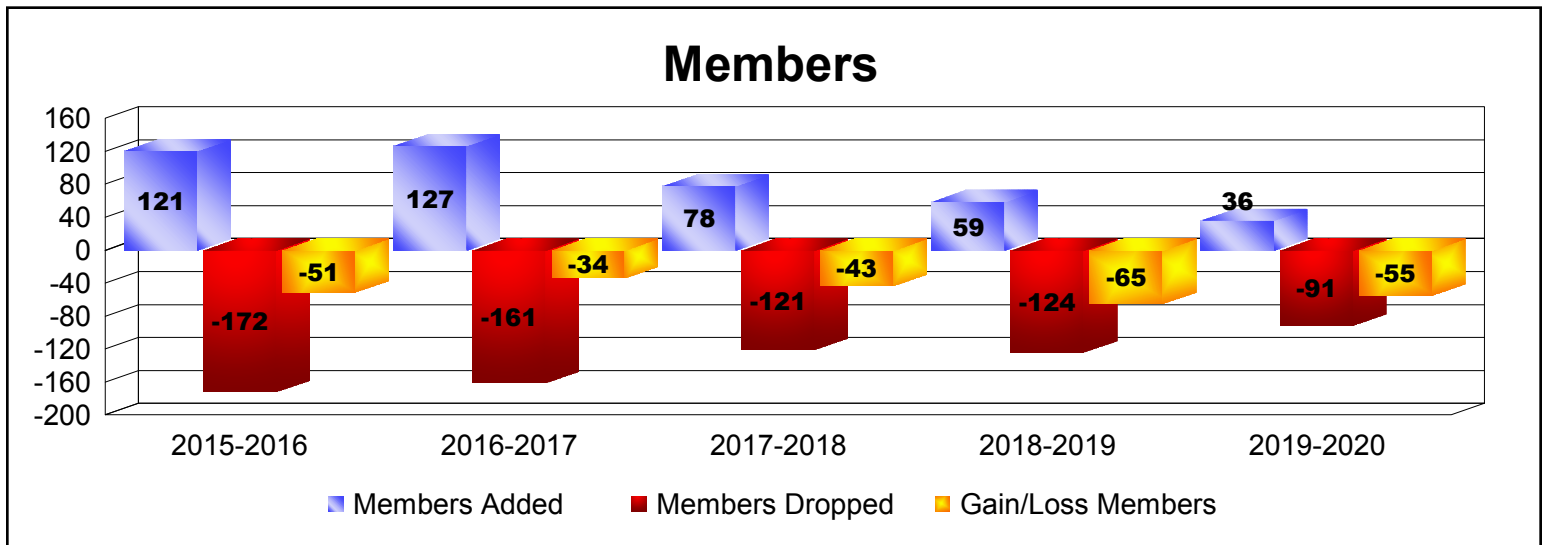

Year	New Clubs	Dropped Clubs	Gain/ Loss Clubs	New Members	Charter Members	Reinstate Members	Transfer Members	Total Member Added	Total Members Dropped	Gain/ Loss Members
2015-2016	0	-1	-1	107	2	5	7	121	-172	-51
2016-2017	1	-3	-2	88	29	4	6	127	-161	-34
2017-2018	0	0	0	66	2	6	4	78	-121	-43
2018-2019	0	-2	-2	52	2	3	2	59	-124	-65
2019-2020	0	-2	-2	30	2	3	1	36	-91	-55
Average	0	-2	-1	69	7	4	4	84	-134	-50

Year	New Clubs	Dropped Clubs	Gain/ Loss Clubs	New Members	Charter Members	Reinstate Members	Transfer Members	Total Member Added	Total Members Dropped	Gain/ Loss Members
2015-2016	0	0	0	6	0	0	0	6	-11	-5
2016-2017	0	0	0	8	0	0	0	8	-7	1
2017-2018	0	0	0	1	0	0	0	1	-3	-2
2018-2019	0	0	0	1	0	1	0	2	-4	-2
2019-2020	0	0	0	6	0	0	0	6	-4	2
Average	0	0	0	4	0	0	0	5	-6	-1