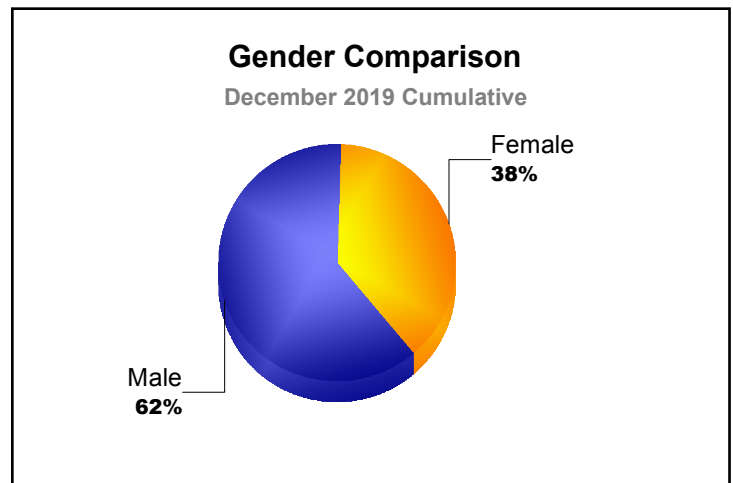

Year	New Clubs	Dropped Clubs	Gain/ Loss Clubs	New Members	Charter Members	Reinstate Members	Transfer Members	Total Member Added	Total Members Dropped	Gain/ Loss Members
2015-2016	0	-1	-1	107	2	5	7	121	-172	-51
2016-2017	1	-3	-2	88	29	4	6	127	-161	-34
2017-2018	0	0	0	66	2	6	4	78	-121	-43
2018-2019	0	-2	-2	52	2	3	2	59	-124	-65
2019-2020	0	-2	-2	30	2	3	1	36	-91	-55
Average	0	-2	-1	69	7	4	4	84	-134	-50